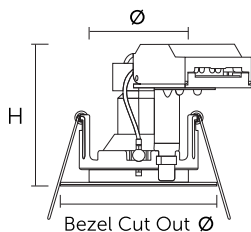

Non Integrated Downlight

- The Firestay Non Integrated Downlight gives you the freedom to choose your lamp without the need to replace the complete fitting
- Firestay Certification: 30, 60 and 90 minute solid joist ceilings, 30 minute I-Joist ceiling systems
- Available as Fixed, Centre Tilt & IP65 Showerlight with a choice of finishes and accessories.
- Suitable for 240V lamps (GU10 lamp holder included)
- Loop in/out terminals for speed of installation
- Part B/C/E compliant

Technical Specification	
Construction	Pressed Steel
Driver	n/a
LED Chip	n/a
Input Voltage	-
Power Factor	-
Operating Temp	-20°C to +35°C
Standard	CE & UKCA

5 Year Silver Warranty

Code	Description	HxBezelxCut Out Ø (mm)
10660	Fire Rated MV/LV Downlight - White	98x85x68
10665	Fire Rated MV/LV Downlight - Matt White	
10661	Fire Rated MV/LV Downlight - Satin Nickel	
10662	Fire Rated MV/LV Downlight - Chrome	
10663	Fire Rated MV/LV Downlight - Antique Brass	
10664	Fire Rated MV/LV Downlight - Brass	
10655	Fire Rated MV/LV Centre Tilt - White	102x87x78
10667	Fire Rated MV/LV Centre Tilt - Matt White	
10656	Fire Rated MV/LV Centre Tilt - Satin Nickel	
10657	Fire Rated MV/LV Centre Tilt - Chrome	
10658	Fire Rated MV/LV Centre Tilt - Antique Brass	
10659	Fire Rated MV/LV Centre Tilt - Brass	
10650	Fire Rated MV/LV Showerlight - White	100x85x68
10666	Fire Rated MV/LV Showerlight - Matt White	
10651	Fire Rated MV/LV Showerlight - Satin Nickel	
10652	Fire Rated MV/LV Showerlight - Chrome	
10653	Fire Rated MV/LV Showerlight - Antique Brass	
10654	Fire Rated MV/LV Showerlight - Brass	
10670	IC Cage for Firestay Downlight/Showerlight	-
10671	IC Cage for Firestay Centre Tilt	-